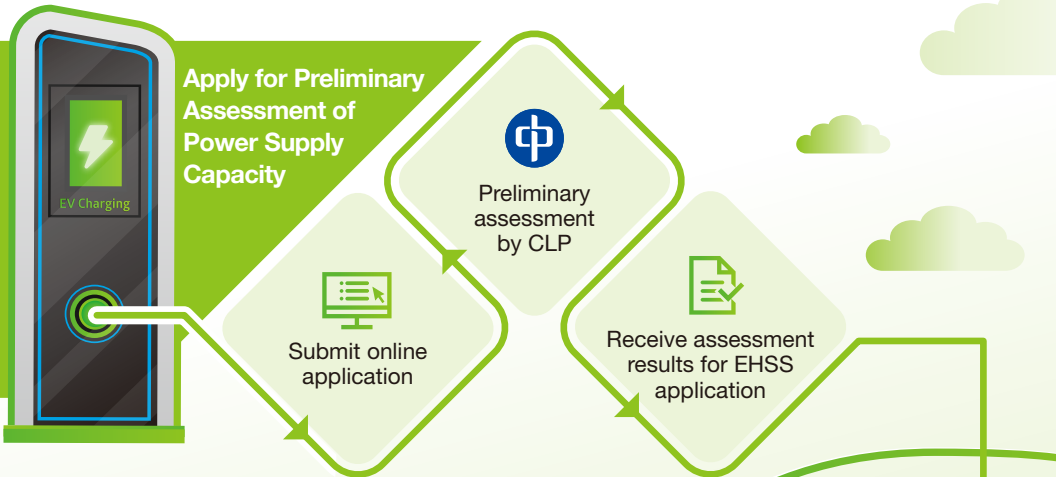

Service Scope

Free preliminary assessment of power supply capacity

Technical advice on power upgrading works

Technical advice on meter installation

For Details

☎ 2678 2622
✉ ev@clp.com.hk

www.clp.com.hk/EcoCharge2.0