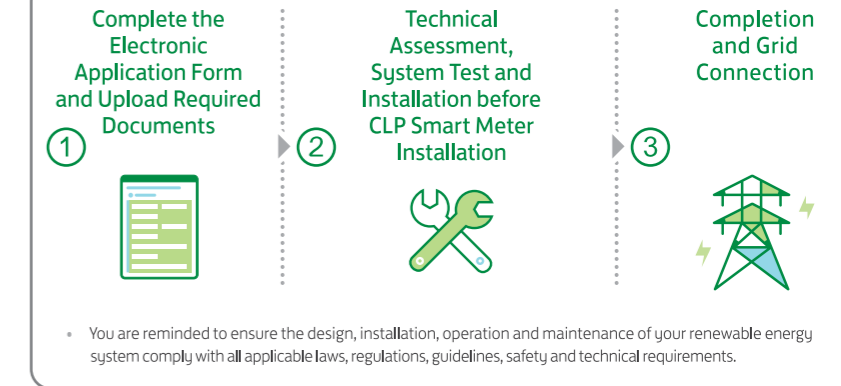

For more information on renewable energy systems including a list of equipment suppliers, please contact the Electrical and Mechanical Services Department

<http://re.emsd.gov.hk>
6395 2930

Renewable Energy Made Easy

You can take part in the scheme by installing a solar and/or wind power renewable energy system on your premises. Once the system is successfully connected to the CLP grid, you can earn FiT payments.

How Will I Benefit?

CLP will buy the electricity generated by your renewable energy system at a FiT rate and the amount will be reflected in your regular electricity bills.

Types of FiT Rates

Three types of FiT rates will be offered according to the generation capacity of your renewable energy system:

Capacity of the Renewable Energy System	⚡ ≤10kW	⚡ >10kW - ≤200kW	⚡ >200kW - ≤1MW
FiT Rate[^] (per unit of electricity – kWh)	HK$5	HK$4	HK$3

[^]The rates listed above are effective from 1 October 2018 onwards and will be reviewed regularly.

Thinking of Going Renewable?

You can take part in this scheme if:

- You are a registered CLP account holder
- Your renewable energy system is powered by solar and/or wind and is located on your premises with a total generation capacity of up to 1MW
- Your renewable energy system can be connected to the CLP network without any increase in capacity or network reinforcement work by CLP

We Make the Process Simple

It's Easy to Get Started

To apply, simply complete the electronic application form on the CLP website or CLP App and upload required documents.

CLP Website
www.clp.com.hk

CLP App
Download for iOS

Download for Android

Monitor Your Renewable Energy System Smartly

You can monitor your system on the CLP website or CLP App to view the amount of electricity generated hourly.